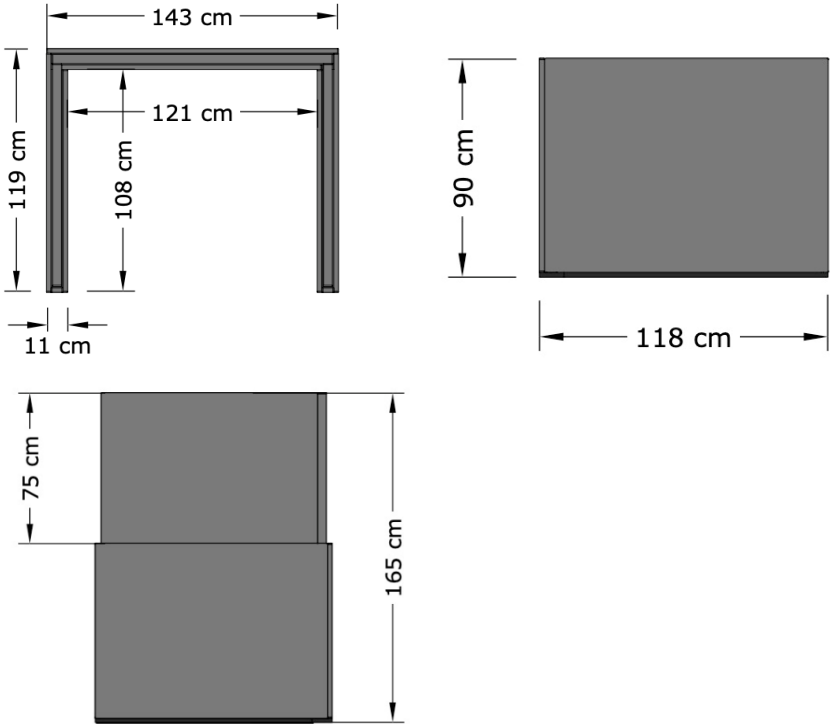

# Product information for Hilo model 1200

Article MD520

Hilo model 1200 is designed for workdesks with a maximum width of 1200 mm. There are also models for desks with a maximum width of 1000 mm, 1400 mm and 1600 mm.

- W: 1430 mm
- H: 900 – 1650 mm
- D: 1190 mm

Desk width max 1200 mm  
Recommended desk depth 600 - 800 mm

The integrated sound absorber frame is filled with 20 mm A-classed sound absorbing material on both sides of a 6 mm solid wooden board. Hilo is coated with a 3 mm foam laminated fabric.

The sound absorber is steplessly elevated from the 90 cm lowest position inside the base up to its highest 165 cm position with the push of a button. Up to four different height positions can be programmed.

Hilo works with all kinds of desks. Recommended desk depth is 60 or 80 cm. The desk is separate from Hilo except the level control which is attached to the desk with two screws at the side of the desks control unit.