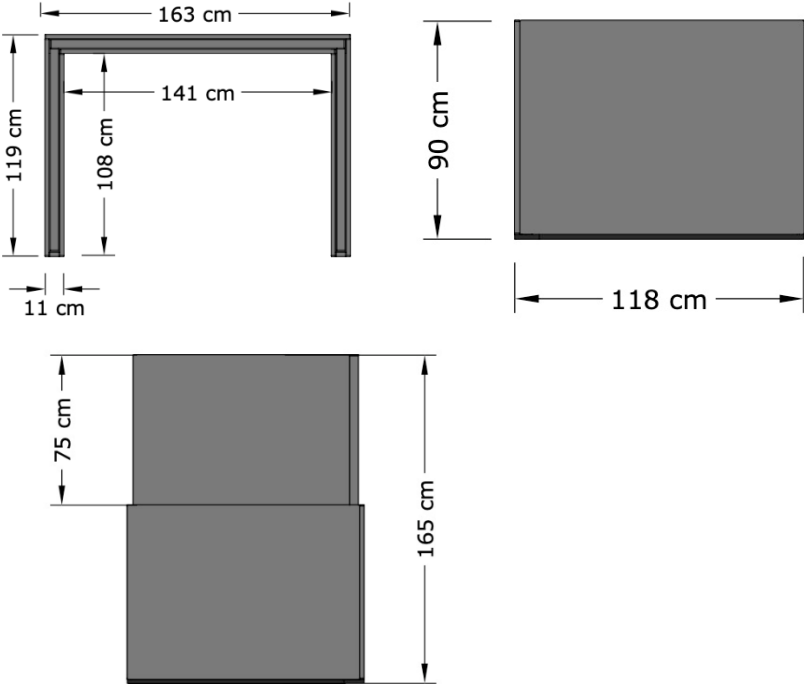

Product information for Hilo model 1400

Article MD540

Hilo model 1400 is designed for workdesks with a maximum width of 1400 mm. There are also models for desks with a maximum width of 1000 mm, 1200 mm and 1600 mm.

- W: 1630 mm
- H: 900 – 1650 mm
- D: 1190 mm

Desk width max 1400 mm
Recommended desk depth 600 - 800 mm

The integrated sound absorber frame is filled with 20 mm A-classed sound absorbing material on both sides of a 6 mm solid wooden board. Hilo is coated with a 3 mm foam laminated fabric.

The sound absorber is steplessly elevated from the 90 cm lowest position inside the base up to its highest 165 cm position with the push of a button. Up to four different height positions can be programmed.

Hilo works with all kinds of desks. Recommended desk depth is 60 or 80 cm. The desk is separate from Hilo except the level control which is attached to the desk with two screws at the side of the desks control unit.