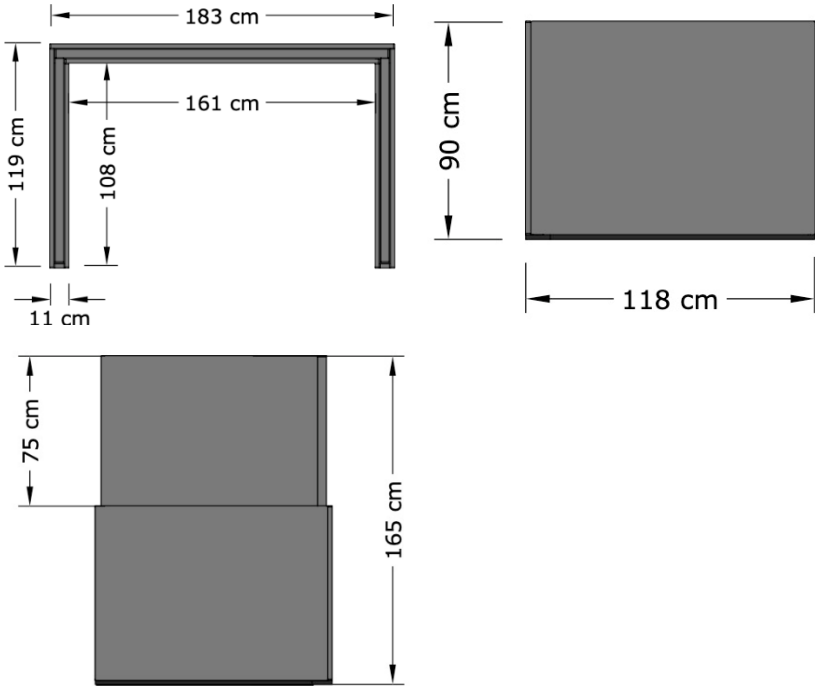

# Product information for Hilo model 1600

Article MD560

Hilo model 1600 is designed for workdesks with a maximum width of 1600 mm. There are also models for desks with a maximum width of 1000 mm, 1200 mm and 1400 mm.

- W: 1830 mm
- H: 900 – 1650 mm
- D: 1190 mm

Desk width max 1600 mm  
Recommended desk depth 600 - 800 mm

The integrated sound absorber frame is filled with 20 mm A-classed sound absorbing material on both sides of a 6 mm solid wooden board. Hilo is coated with a 3 mm foam laminated fabric.

The sound absorber is steplessly elevated from the 90 cm lowest position inside the base up to its highest 165 cm position with the push of a button. Up to four different height positions can be programmed.

Hilo works with all kinds of desks. Recommended desk depth is 60 or 80 cm. The desk is separate from Hilo except the level control which is attached to the desk with two screws at the side of the desks control unit.